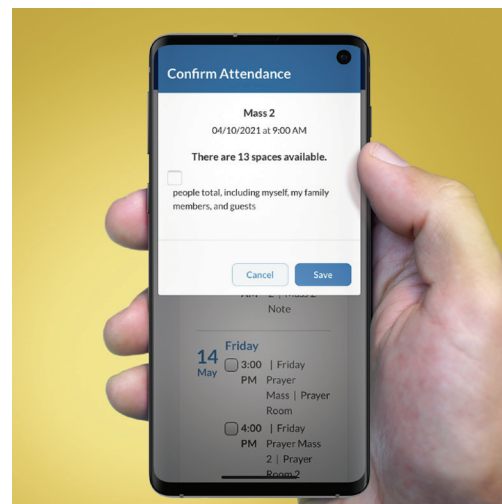

# Let's get connected.

*Start using our Parish Life parishioner portal today!*

-  Update your personal information
-  Follow parish announcements
-  Look up other parishioners
-  Manage contributions
-  View parish activities and Mass times