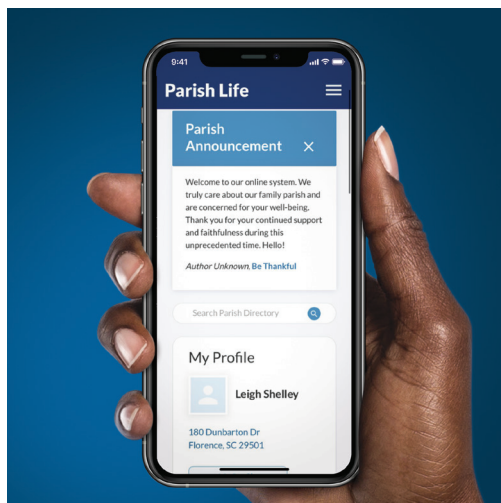

# Let's get connected.

*Start using our Parish Life parishioner portal today!*

-  Update your personal information
-  Follow parish announcements
-  Look up other parishioners
-  Manage contributions
-  View parish activities and Mass times